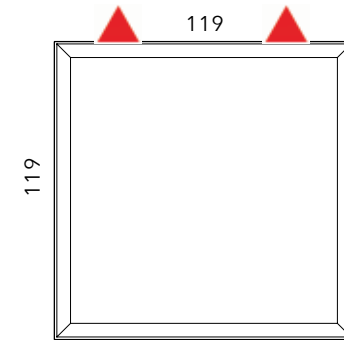

SNOWFIX 119x 119- 大尺寸

STANDARD COLORS	顏色	代號 #	SPECIAL ORDER	顏色	代號 #	SPECIAL ORDER	顏色	代號 #	SPECIAL ORDER	顏色	代號 #
	白	7S1212-0001		米白	7S1212-8002		紅	7S1212-4027		藍綠	7S1212-6075
	銀灰	7S1212-8004		米色	7S1212-1008		磚塊紅	7S1212-4086			
	灰	7S1212-2005		黃	7S1212-3008		橄欖綠	7S1212-7004			
	木碳灰	7S1212-8007		橘	7S1212-4030		藍	7S1212-6046			

FOR ALL PANEL SIZES, SPECIAL ORDER COLORS REQUIRE:

- 最少訂量為2
- 交貨時間長達10-12週